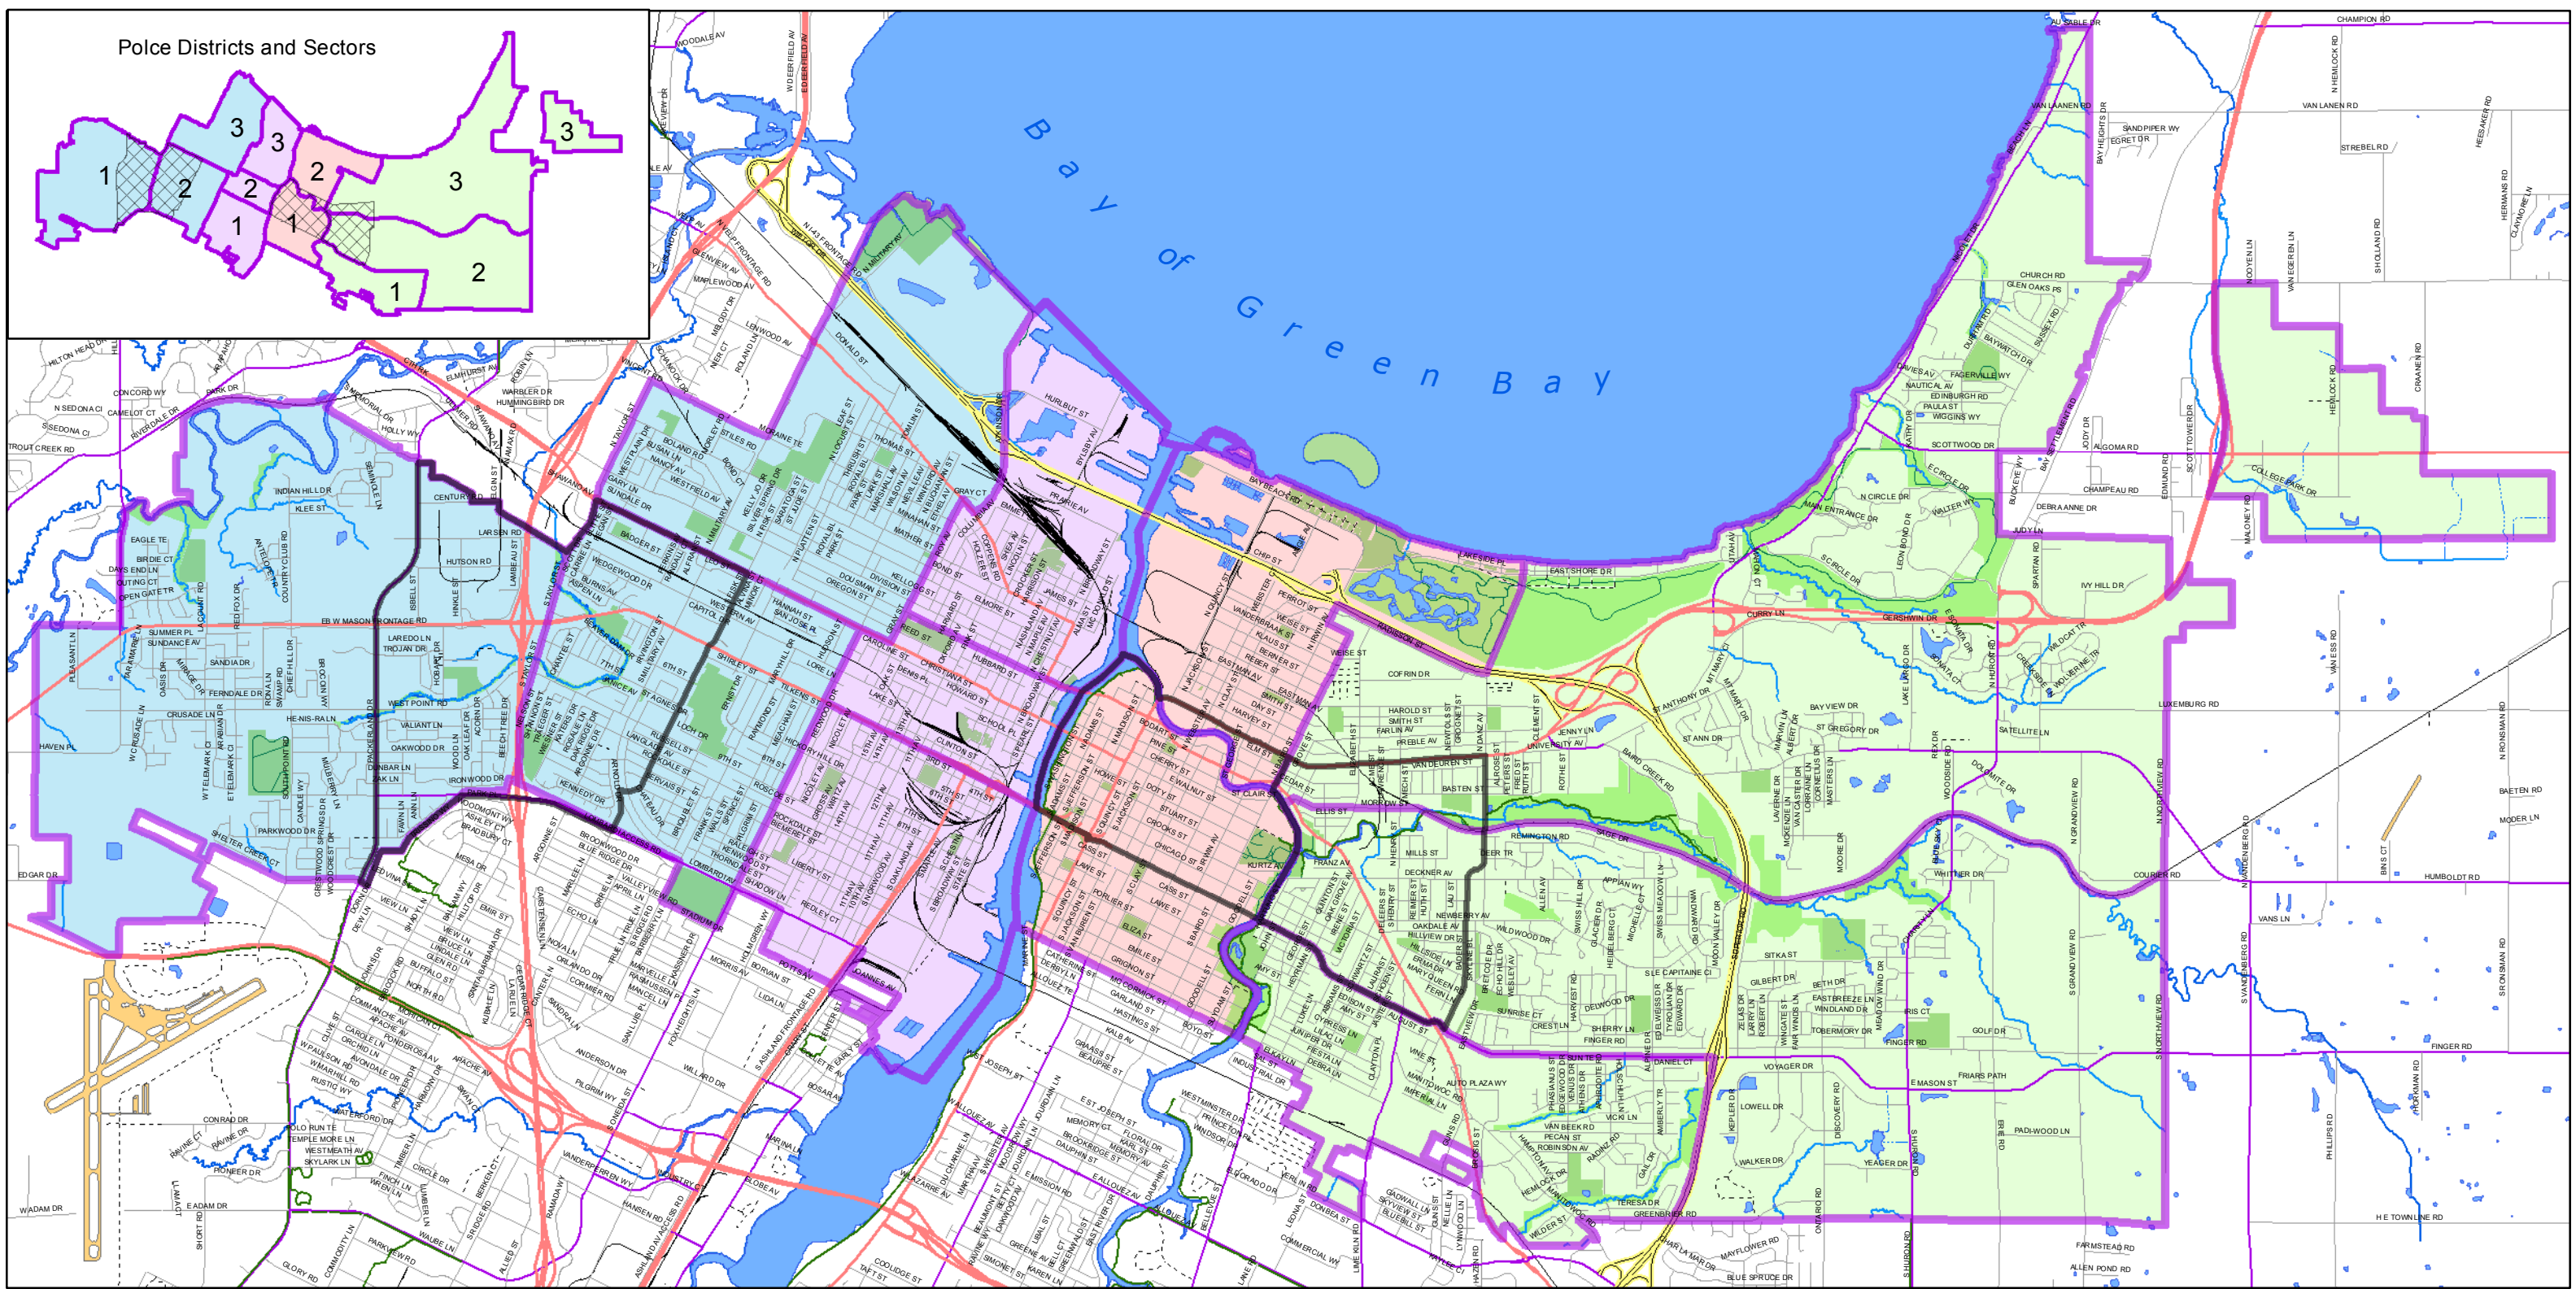

Police Districts and Sectors

This is a compilation of records and data located in various City of Green Bay offices and is to be used for reference purposes only. The City of Green Bay is not responsible for any inaccuracies or unauthorized use of the information contained within. No warranties are implied.

Map prepared by City of Green Bay IT Department. M.H.  
Date Printed: 25 Apr 2013  
X:\Police\projects\2011\Districts\_Sectors\District\_Sector11x17.mxd

District

- Adam
- Bravo
- Charles
- David

Sector Boundary

Sector Overlap

City of Green Bay

Police Districts and Sectors