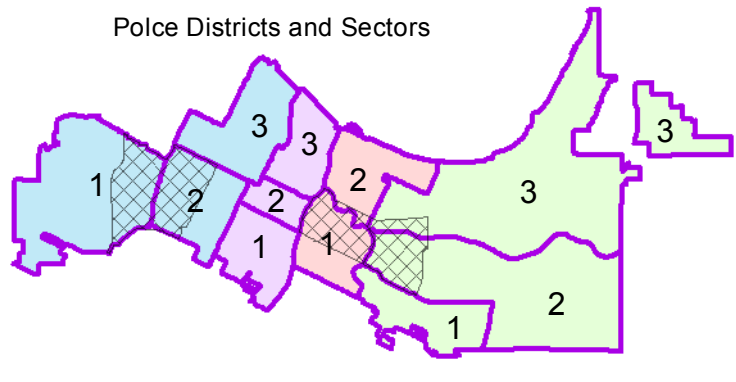

Police Districts and Sectors

This is a compilation of records and data located in various City of Green Bay offices and is to be used for reference purposes only. The City of Green Bay is not responsible for any inaccuracies or unauthorized use of the information contained within. No warranties are implied.

Map prepared by City of Green Bay IT Department. M.H.  
Date Printed: 25 Apr 2013  
X:\Police\projects\2011\Districts\_Sectors\District\_Sector11x17.mxd

District

- Adam
- Bravo
- Charles
- David

Sector Boundary

Sector Overlap

City of Green Bay

Police Districts and Sectors